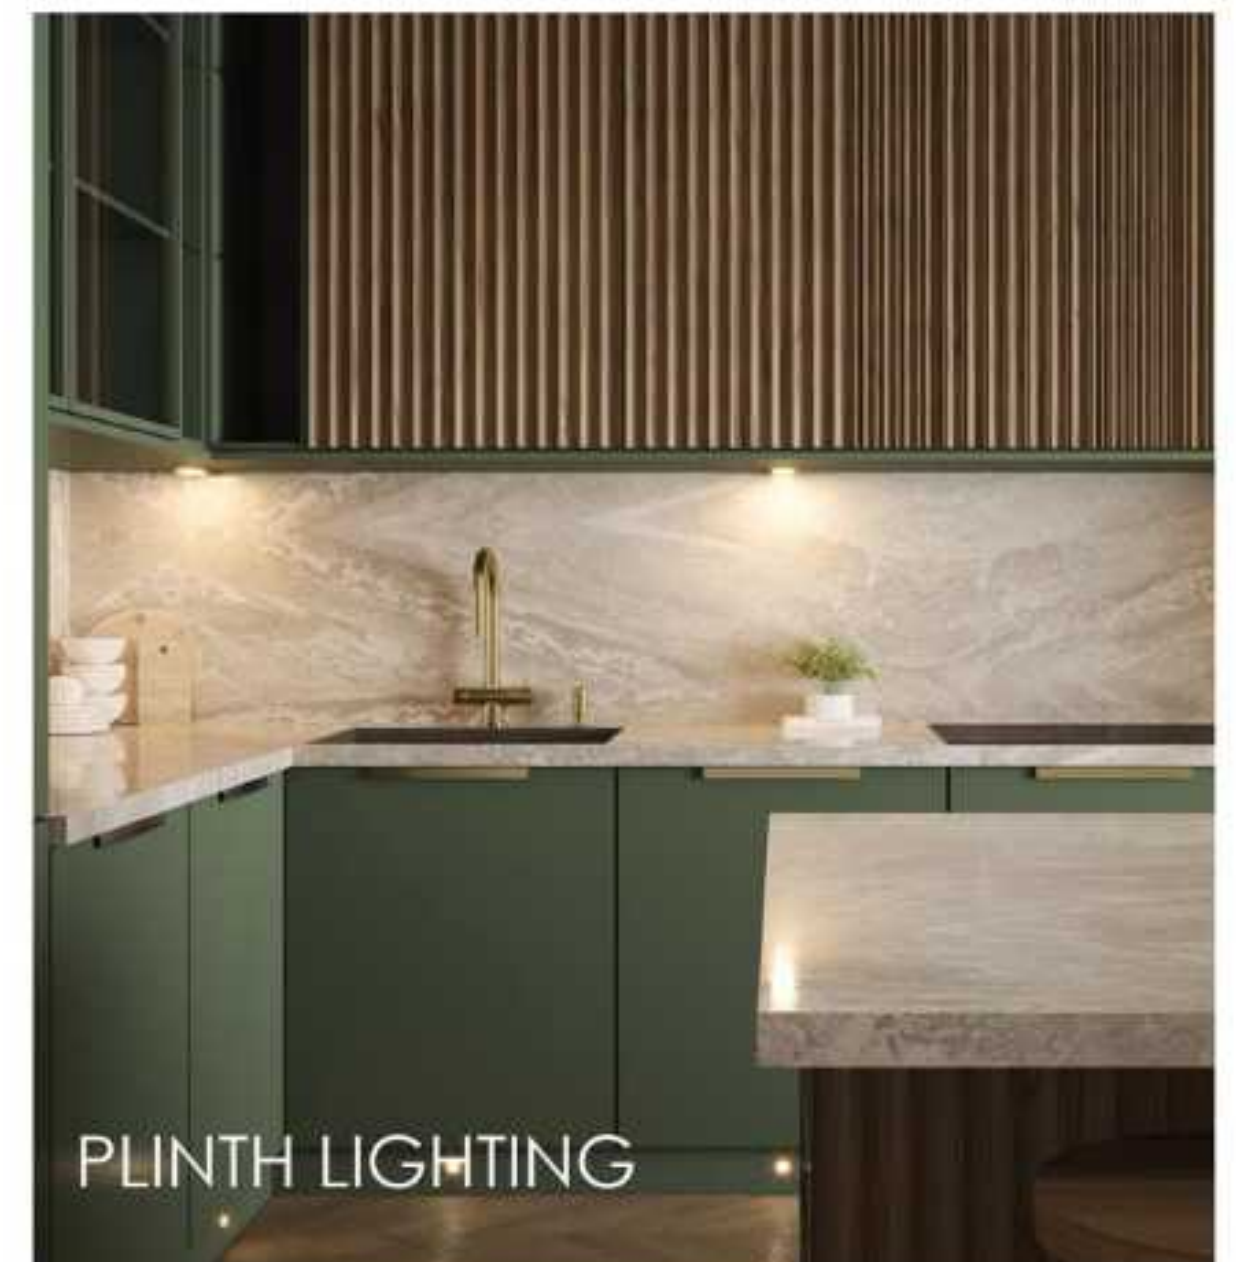

STUDIO RANGE **Pendant Lights**

HORIZON PENDANT
- LED Bar Pendant
- Adjustable
- Tunable
- Touch Dimmer
- 1200mm Long

SY8839BL
SSP £187.95

ANTHRACITE

CLYDE PENDANT
- LED Pendant
- IP44
- E27 Lamp (Sold Seperate)
- Dimmable
- Adjustable 1.5m Cable
- 2 Year Warranty