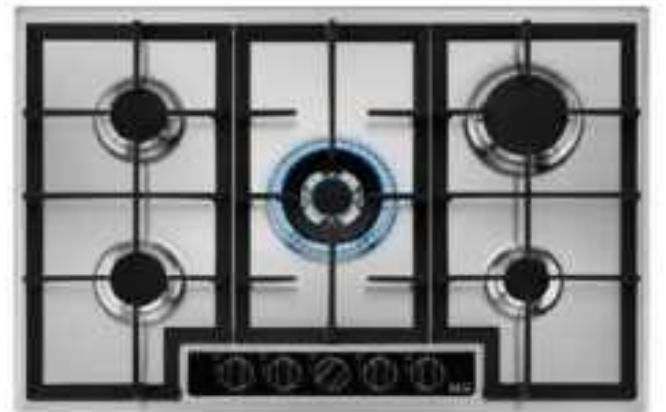

1. **6000 Slim line**
   - 75cm Gas Hob
   - Rotary Control
   - StepPower
   - 5 Burner with Wok
   - Cast Iron Pan Support

HGB75420YM

SSP £425.56

STAINLESS STEEL