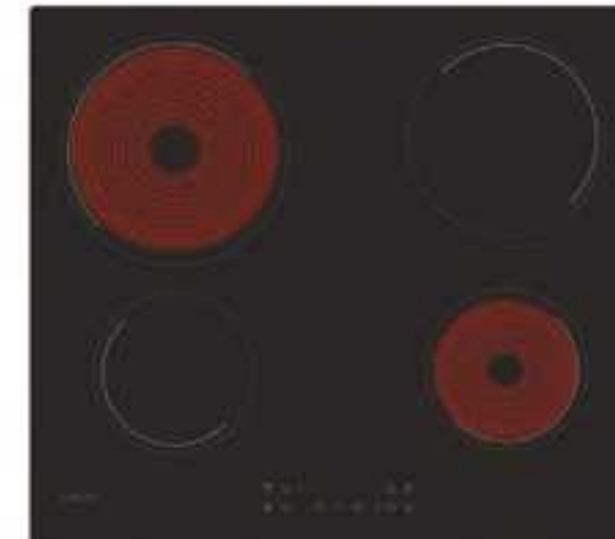

- 60cm Ceramic Hob
- 4 Zones
- Front Touch Control
- Black Glass
- 590x520x62mm

CH64CCB
33801793

SSP £149.00

BLACK GLASS