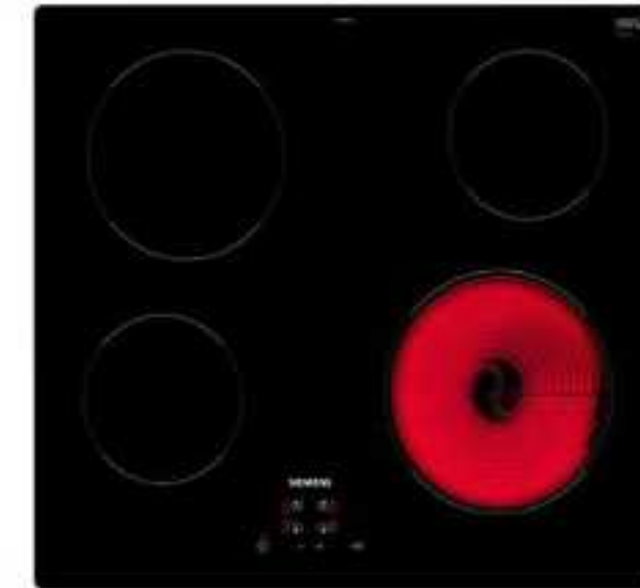

IQ300

SSP £1843.62

BLACK

EX851HVC1E

- 80CM
- Flex-Induction Hob
- Touch Slider Control
- 1 Flex + 3 Zones
- Home Connect

IQ500

SSP £904.95

BLACK GLASS

EU611BEB5E

- 60CM
- Induction Hob
- 4 Cooking Zones
- Frameless
- Touch Control
- 9 Power Levels
- Front Bevel

IQ100

SSP £512.79

BLACK GLASS

ET61RBEA1E

- 60CM
- Ceramic Hob
- 4 Cooking Zones
- Frameless
- Touch Control

IQ100

SSP £286.70

BLACK GLASS

EP7A6QI40

- 75CM
- 5 Burners
- Gas Hob
- 4.0 kW Wok Burner
- Front Control

IQ500

SSP £562.62

BLACK GLASS

EP6A6HI10

- 60CM
- 4 Burners
- Gas Hob
- 3.5kW Wok Burner
- Front Control

IQ500

SSP £460.14

BLACK GLASS

HOODS

LC87KFN60B

- 80CM
- Headroom Hood
- Touch Control
- LED Lights
- Black
- Home Connect
- A+ Rating