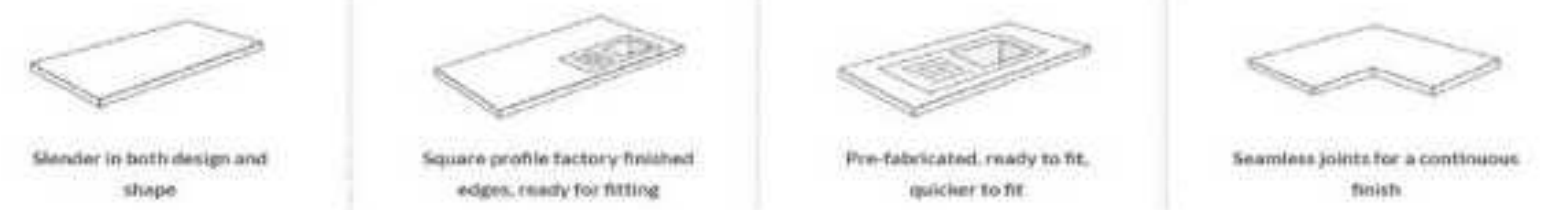

METIS 15mm Solid Surface Worktops

WHITE