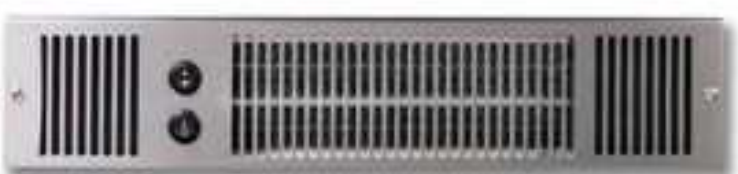

COLOUR OPTIONS

BLACK

SSP £15

BROWN

SSP £15

BRUSHED STEEL

CHROME

SSP £55