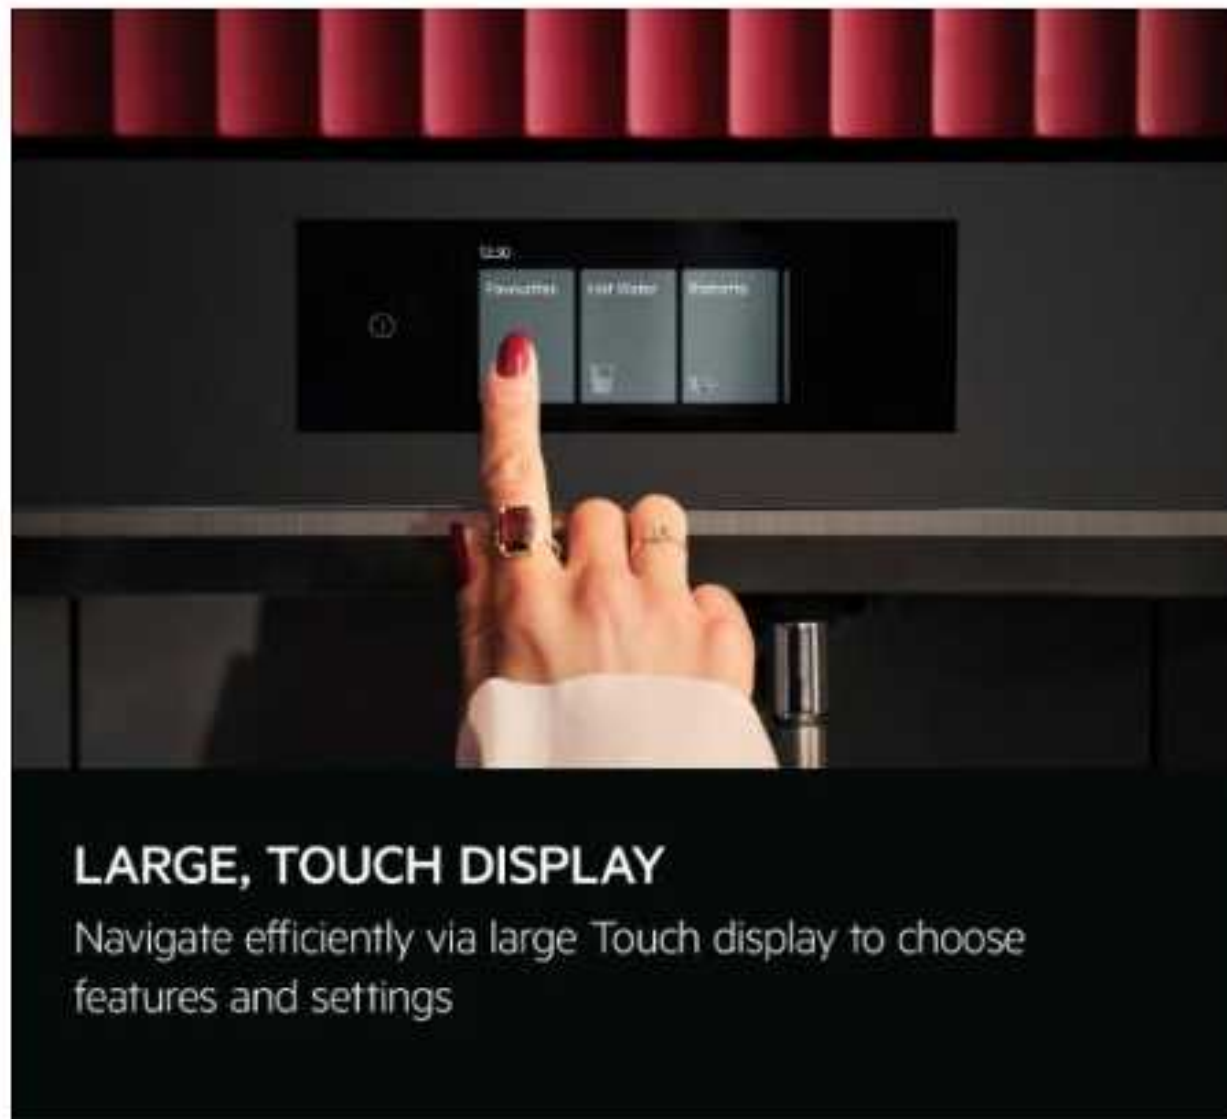

COFFEE MACHINES

- **9000 Integrated**
- Coffee Machine
- Bean to Cup
- Espresso, Long & Mug
- Wide Touch Control Display
- 2.5L Removable Tank
- 350g Grinder Capacity
- Integrated Milk Jug
- 456x595x450

NKC9N8B

SSP £1719.59

GLOSS BLACK

- **8000 Integrated**
- Coffee Machine
- Bean to Cup
- Espresso, Long & Mug
- Touch Control Display
- 2.5L Removable Tank
- 350g Grinder Capacity
- Integrated Milk Jug
- 456x595x450

NKC9N8T

SSP £1719.59

MATT BLACK

- **8000 Integrated**
- Coffee Machine
- Bean to Cup
- Espresso, Long & Mug
- Touch Control Display
- 2.5L Removable Tank
- 350g Grinder Capacity
- Integrated Milk Jug
- 456x595x450

NKC8N7B

SSP £1628.40

GLOSS BLACK

LARGE, TOUCH DISPLAY

Navigate efficiently via large Touch display to choose features and settings