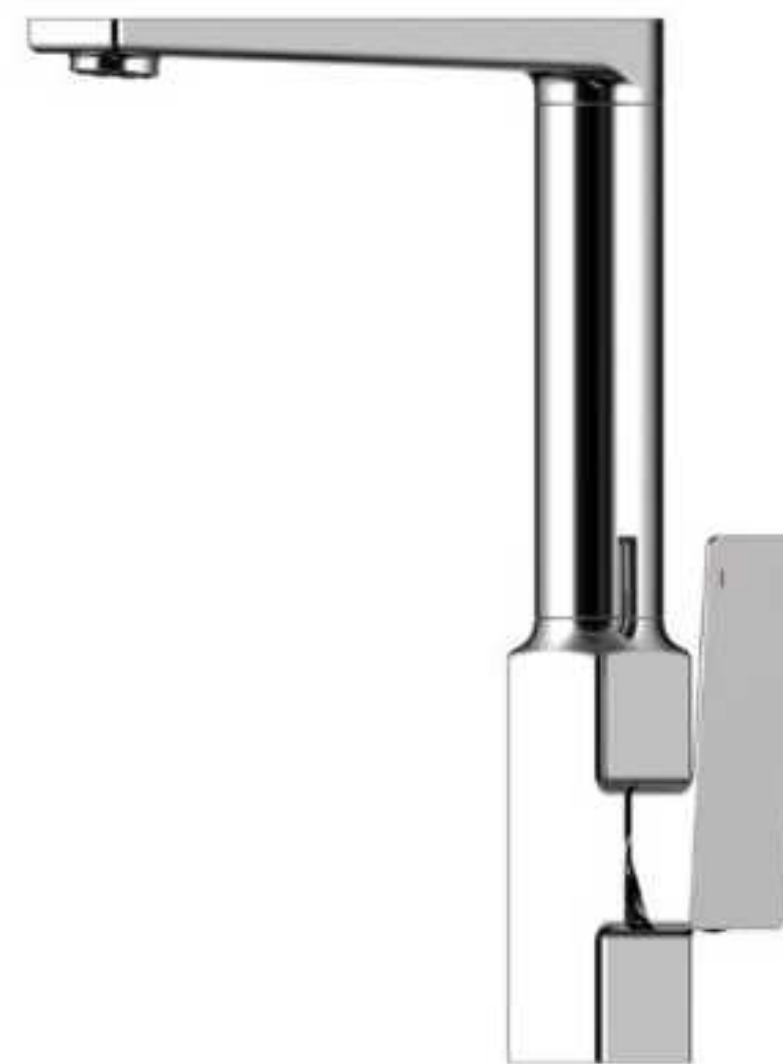

D77

SPECIFICATIONS
FINISH : **Chrome**
CARTRIDGE : **35mm**
SPOUT : **360° Swivel**

Aerator Spout
** Pull Out **

FITTING
G ½ " Flexible tails
ALSERIO

SSP £195

CHROME

F76

SPECIFICATIONS
FINISH : **Chrome**
CARTRIDGE : **35mm SEDAL**
SPOUT : **360° Swivel**

Aerator Spout
** Pull Out **

FITTING
G ½ " Flexible tails

VESUBIO

SSP £210

CHROME

R66

SPECIFICATIONS
FINISH : **Chrome**
CARTRIDGE : **35mm SEDAL**
SPOUT : **360° Swivel**

Aerator Spout

FITTING
G ½ " Flexible tails
ARNO

SSP £195

CHROME

B66

SPECIFICATIONS
FINISH : **Chrome**
CARTRIDGE : **35mm SEDAL**
SPOUT : **360° Swivel**

Aerator Spout

FITTING
Flexible Fitting Hoses

BOLSENA

SSP £205

CHROME

KIT001MB

SPECIFICATIONS
FINISH : **Mat Black**
CARTRIDGE : **35mm**
SPOUT : **360° Swivel**

** Pull Out **

FITTING
Flexible Fitting Hoses

COMO

SSP £149

MATT BLACK