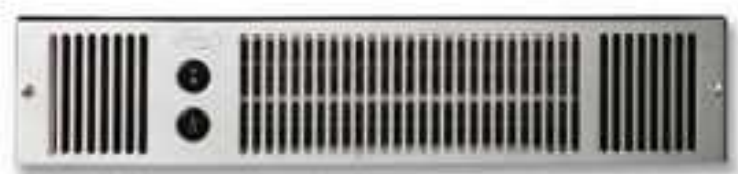

CHROME

SSP £55