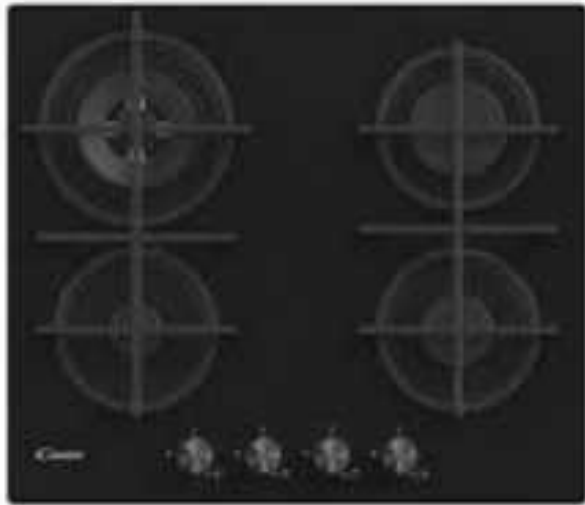

- 60cm GasHob
- 4 Zones
- Stainless Steel Rotary Controls
- Cast Iron Grids
- Black Steel

CHW6LBB
33801977

SSP £141.43

BLACK STEEL